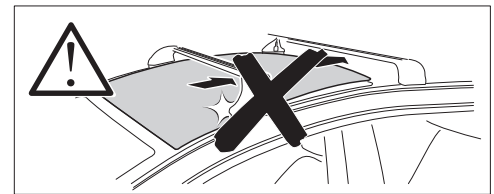

## Kit 186137

NISSAN Rogue, 5-dr SUV, 21-  
NISSAN X-Trail, 5-dr SUV, 21-

This kit is only for vehicles with flush railing.