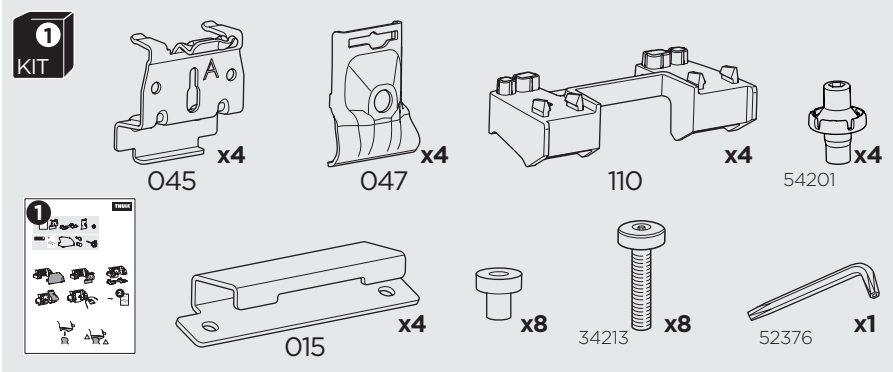

## Kit 186137

NISSAN Rogue, 5-dr SUV, 21-  
NISSAN X-Trail, 5-dr SUV, 21-

This kit is only for vehicles with flush railing.

# 1

x4

2

x8

3

x4

4

6 Nm