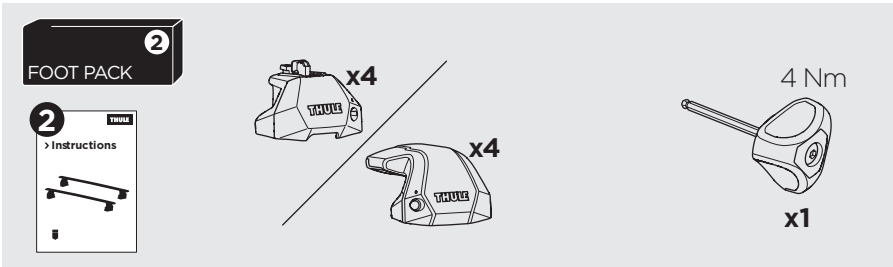

## Kit 186137

NISSAN Rogue, 5-dr SUV, 21-  
NISSAN X-Trail, 5-dr SUV, 21-

This kit is only for vehicles with flush railing.